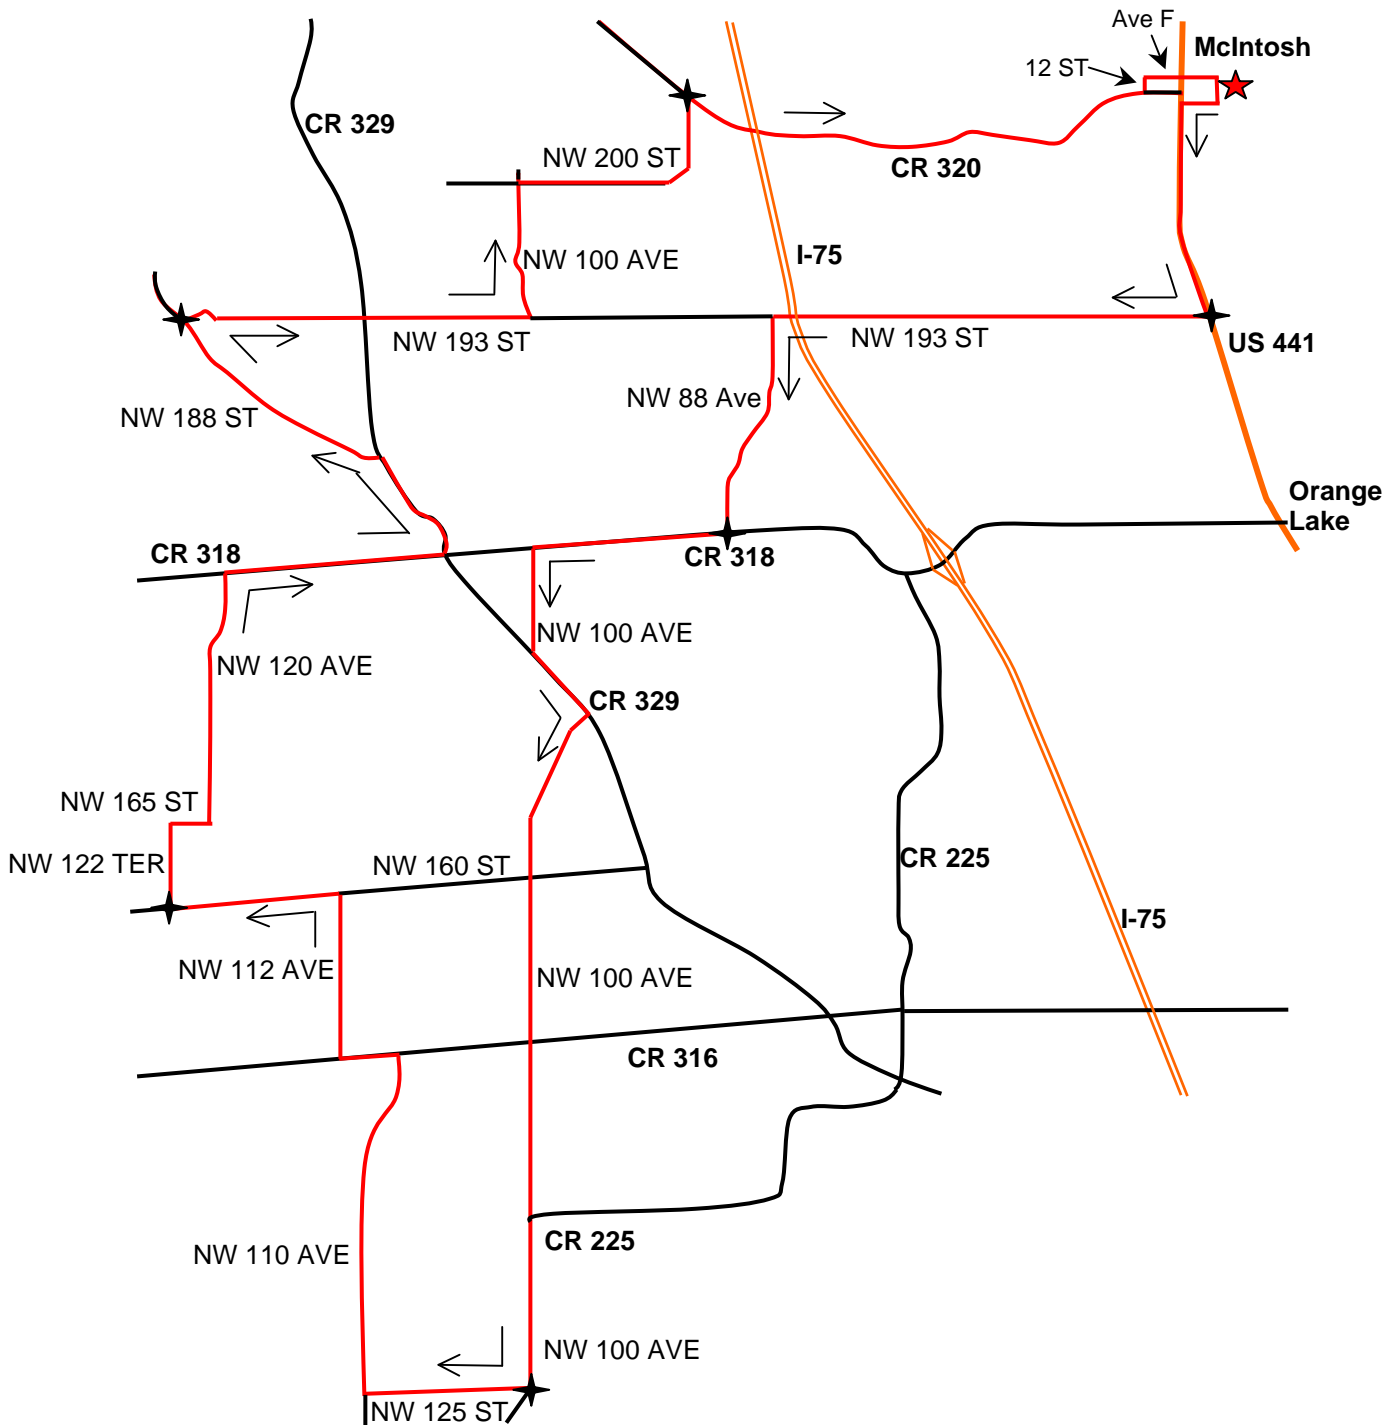

Third Annual North Marion Saturday Bike Ride - 2010

Paynes
Prairie
S.P. 4miles

From Intersection	To Intersection	Miles	
McIntosh City Park	US 441 & NW 193	1.7	
US 441 @ NW 193	CR 318 @ NW 88 Ave	4.1	5.8
CR 318 @ NW 88 Ave	NW 125 St @ NW 100 Ave	7.0	13.8
NW 125 St @ NW 100 Ave	NW 122 Terr @ NW 160 St	6.4	20.2
NW 122 Terr @ NW 160 St	NW 193 St @ NW 188 St	6.0	26.2
NW 193 St @ NW 188 St	CR 320 @ NW 200 St	4.0	30.7
CR 320 & NW 200 St	McIntosh City Park	3.5	34.2